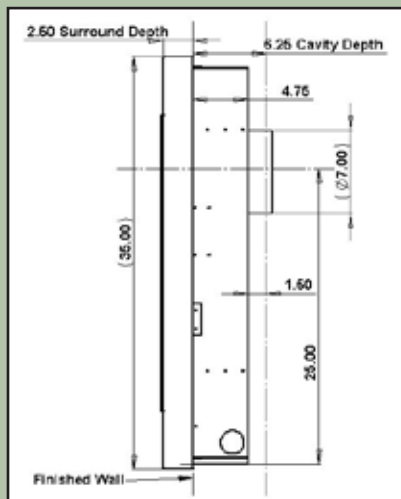

 ThermArt™

Earth

Aesthetics

- ◆ Clean 15¼" x 18" glass area offers a beautiful view of the fire presentation
- ◆ Unique 6" deep design allows for flush installation
- ◆ Can be installed on an exterior wall

Tangerine Glass

Black Glass

SPECIFICATIONS

INPUT RATING

NATURAL GAS 13,000 -25,500 BTU/HR
3.7kW - 7.4kW

PROPANE 13,000 -25,500 BTU/HR
3.7kW - 7.4kW

VENTING

DIRECT VENT (4" x 7")

CLEARANCE TO COMBUSTIBLES

BACK WALL TO UNIT BACK 0"
SIDEWALL TO UNIT SIDE 4"
TOP TO TOP OF SURROUND 0"
BASE TO FLOOR OF UNIT 0"

CERTIFIED & LISTED TO ANSI Z21.88b

Patented

Supplied By: