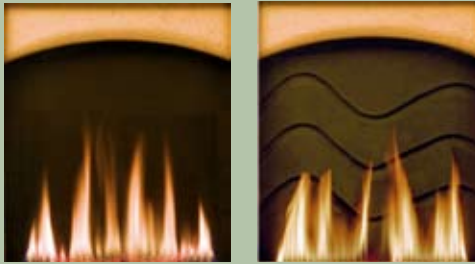

Flow

Earth

Aesthetics

- Clean 15¼" x 18" glass area offers a beautiful view of the fire presentation
- Unique 6" deep design allows for flush installation
- Can be installed on an exterior wall

Comfort

- Easy to use Thermostatic remote control offers a state of well being and comfort
- Ceramic glass radiates warmth for enhanced heating

Design Versatility

- Choose from two different rear sections for clarity or flow
- Five available surround finishes to create a truly unique finish to your fireplace
- The definitive artistic touch is available with your choice of five stainless steel art media designs
- Custom, exclusively designed art is available upon request

Rear Section (One required)

Clarity