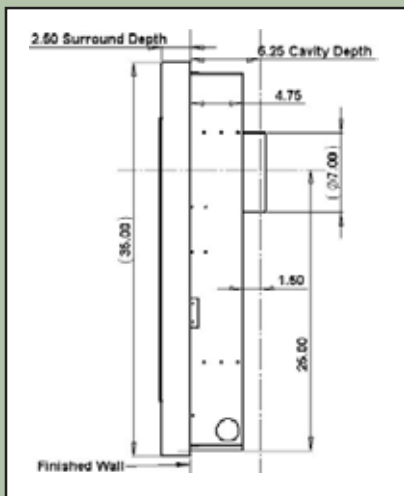

Sky

Aesthetics

- Clean 31" x 17" glass area offers a beautiful view of the fire presentation
- Unique 6" deep design allows for flush installation
- Can be installed on an exterior wall

Comfort

- Easy to use Thermostatic remote control offers a state of well being and comfort
- Ceramic glass radiates warmth for enhanced heating

Surround Finishes (One required)

Surround also available in Frosted Glass

Design Versatility

- Five available surrounds to create a truly unique finish to your fireplace
- The definitive artistic touch is available with your choice of two stainless steel art media designs
- Custom, exclusively designed art is available upon request

Artistic Designs (Optional)

Stainless Steel Art Media

* Exclusive custom made designs available.

SPECIFICATIONS

INPUT RATING

NATURAL GAS	21,000 -31,700 BTU/HR 6.15kW - 9.28kW
PROPANE	19,000 -31,700 BTU/HR 5.56kW - 9.28kW

VENTING

DIRECT VENT (4" x 7")

CLEARANCE TO COMBUSTIBLES

BACK WALL TO UNIT BACK	0"
SIDEWALL TO UNIT SIDE	4"
TOP TO TOP OF SURROUND	0"
BASE TO FLOOR OF UNIT	0"

CERTIFIED & LISTED TO ANSI Z21.88b

Supplied By:

Patented