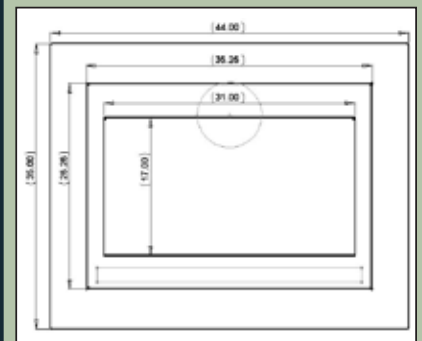

Supplied By: